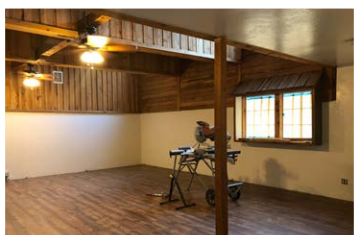

Welcome to Wilderness West Resort 3001 N. Deep Lake Boundary Road Colville, Washington

Wilderness West Resort at Deep Lake is located two hours North of Spokane between Colville and Canada. 30 miles to Colville, WA, only 15 miles to Northport, WA, and 13 miles to the Canadian border! Wilderness West Resort, 300'+/- frontage, 47 acres, 6 mostly furnished cabins, 3364 sq ft store/restaurant building, well, boat dock. Fantastic setting with nice grassy area surrounding each cabin. Resort is currently not operating. Income projections would be \$1,000/week per cabin (6) over 12 weeks or \$72,000 gross income. Call for more details. Seller financing 20% down, 5.5% interest. 7 years/negotiable.
Welcome to Deep Lake!

Commercial building bar & store		3364 sq.ft.
Cabin #1	3 bdrm, 1 bath	810 sq. ft.
Cabin #2	2 bdrm, 1 bath	720 sq. ft.
Cabin #3	2 bdrm, 1 bath	600 sq. ft.
Cabin #4	Duplex, 2 studios	864 sq. ft.
Cabin #5	3 bdrm, 1 bath	810 sq. ft.
Cabin #6	3 bdrm, 1 bath	810 sq. ft.