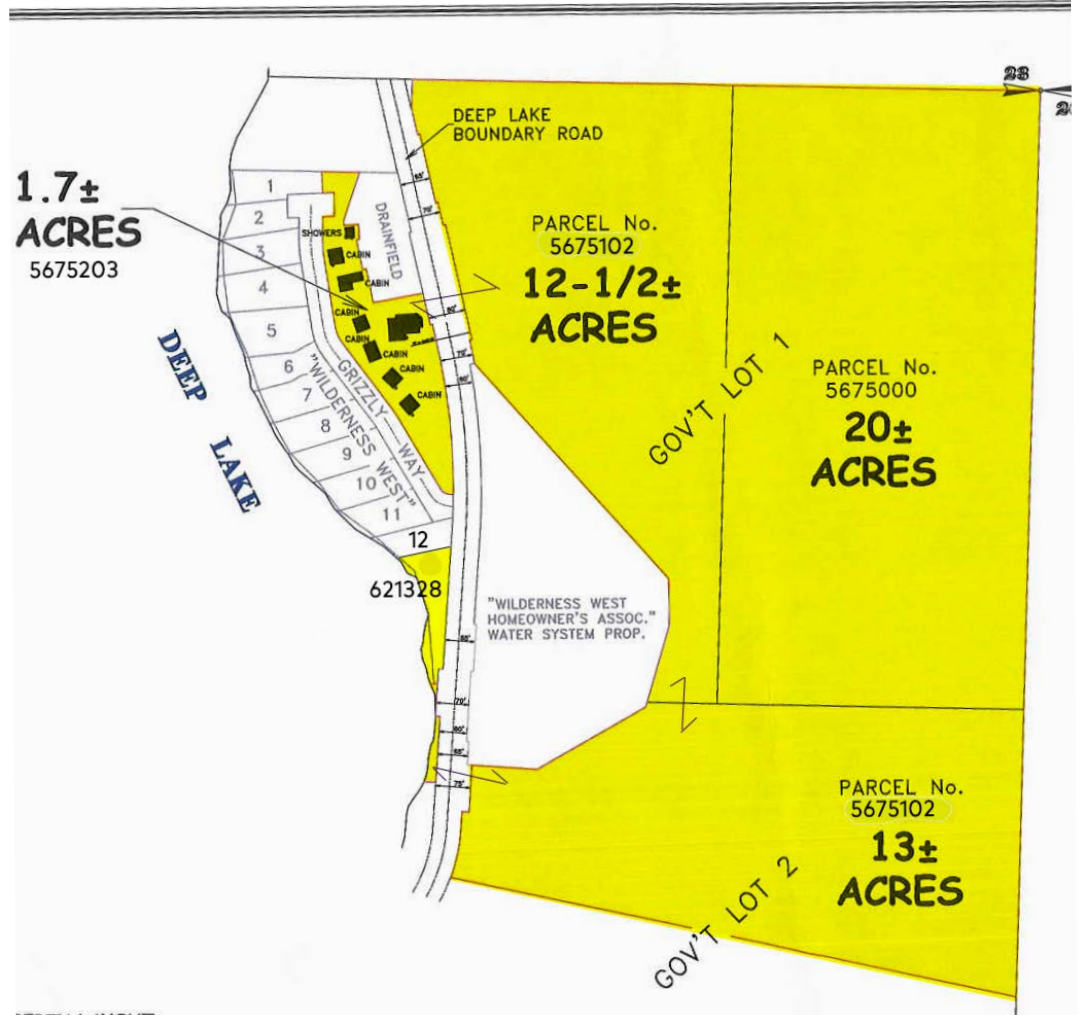

Welcome to Wilderness West Resort 3001 N. Deep Lake Boundary Road Colville, Washington

Wilderness West Resort at Deep Lake is located two hours North of Spokane between Colville and Canada. 30 miles to Colville, WA, only 15 miles to Northport, WA, and 13 miles to the Canadian border! Wilderness West Resort, 300'+/- frontage, 47 acres, 6 mostly furnished cabins, 3364 sq ft store/restaurant building, well, boat dock. Fantastic setting with nice grassy area surrounding each cabin. Resort is currently not operating. Income projections would be \$1,000/week per cabin (6) over 12 weeks or \$72,000 gross income. Call for more details. Seller financing 20% down, 5.5% interest. 7 years/negotiable.
Welcome to Deep Lake!

Commercial building bar & store		3364 sq.ft.
Cabin #1	3 bdrm, 1 bath	810 sq. ft.
Cabin #2	2 bdrm, 1 bath	720 sq. ft.
Cabin #3	2 bdrm, 1 bath	600 sq. ft.
Cabin #4	Duplex, 2 studios	864 sq. ft.
Cabin #5	3 bdrm, 1 bath	810 sq. ft.
Cabin #6	3 bdrm, 1 bath	810 sq. ft.

Visit deeplayewaterfront.com
for more information.

CENTURY 21
Beutler-Waterfront

Bill Fanning
Broker

509.999.5444
Fanning@21waterfront.com
All MLS Listings by Lake at
21Waterfront.com

Directions:

Hwy 395 North towards Colville, Right on Hwy 20 (E 3rd), Left on Aladdin Rd, Right at Deep Lake Boundary Rd

PROPERTY LAYOUT